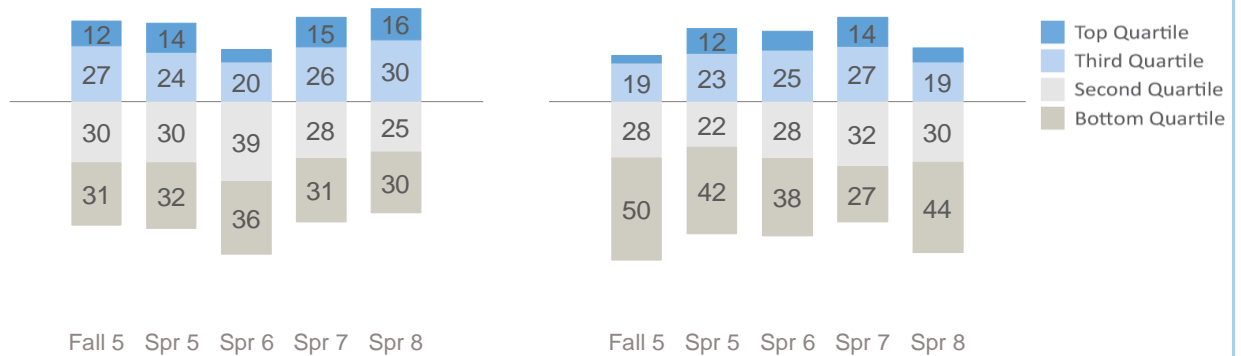

### ARE WE MAKING ENOUGH GROWTH TO REACH GRADE AND COLLEGE-READY LEVELS?

Measures of Academic Progress (MAP) 2014-15

Reading

Math

Percent of students making  
1+ years of academic  
progress in:

Reading: 51%

Mathematics: 64%